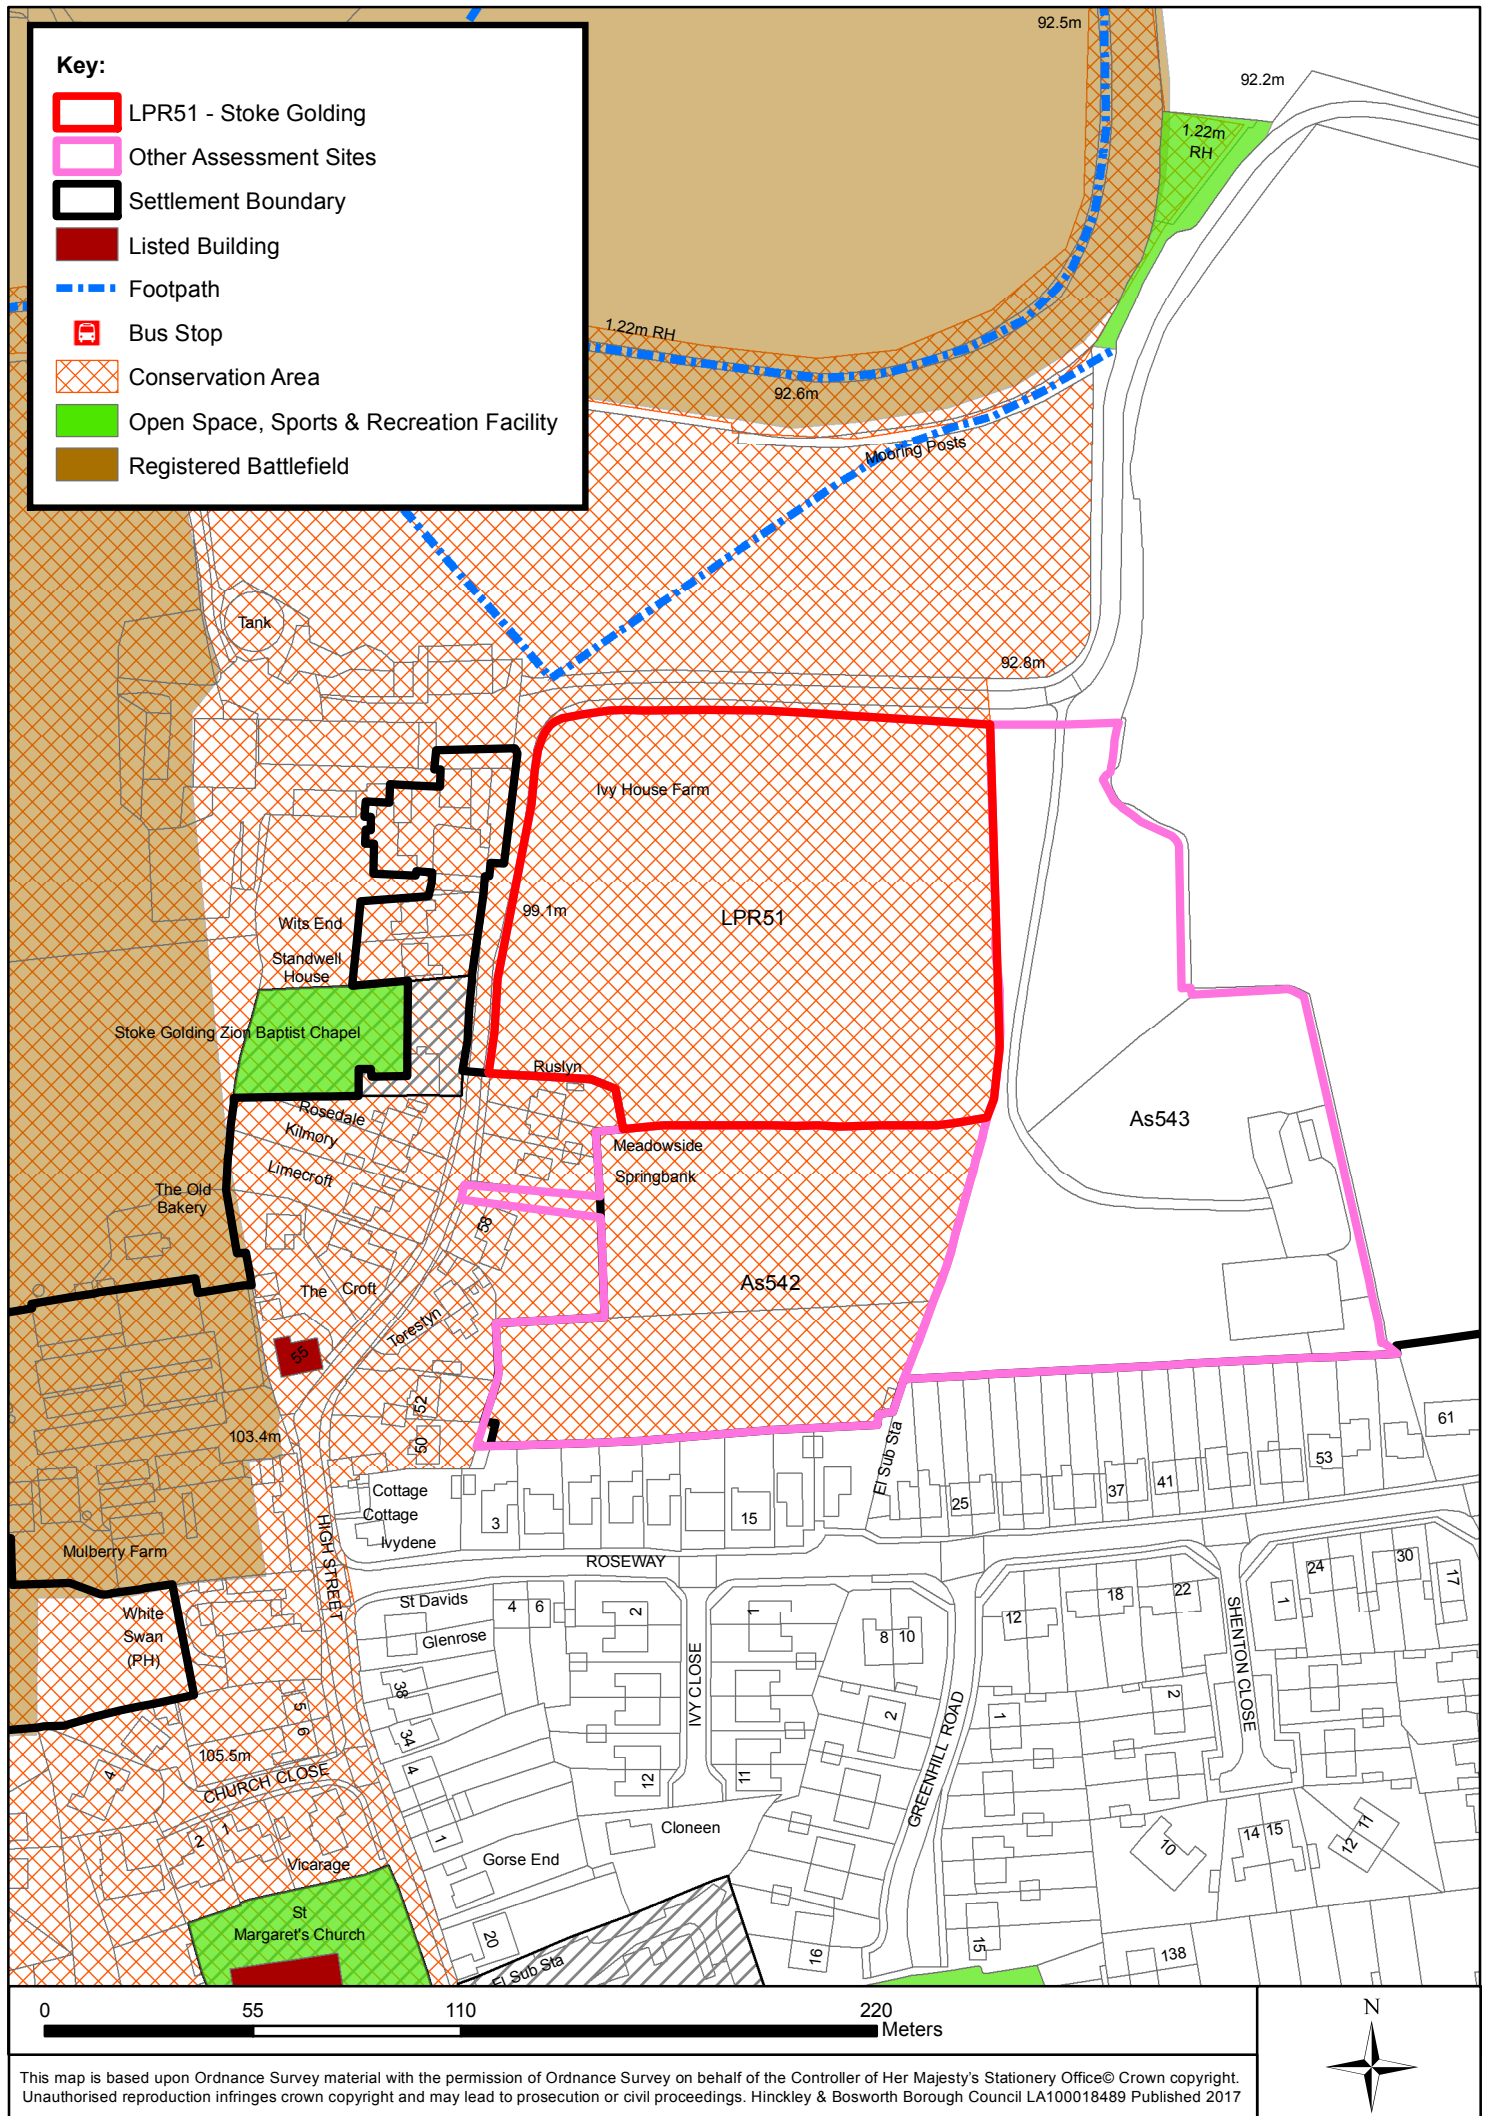

Site LPR51 - Stoke Golding

This map is based upon Ordnance Survey material with the permission of Ordnance Survey on behalf of the Controller of Her Majesty's Stationery Office© Crown copyright. Unauthorised reproduction infringes crown copyright and may lead to prosecution or civil proceedings. Hinckley & Bosworth Borough Council LA100018489 Published 2017