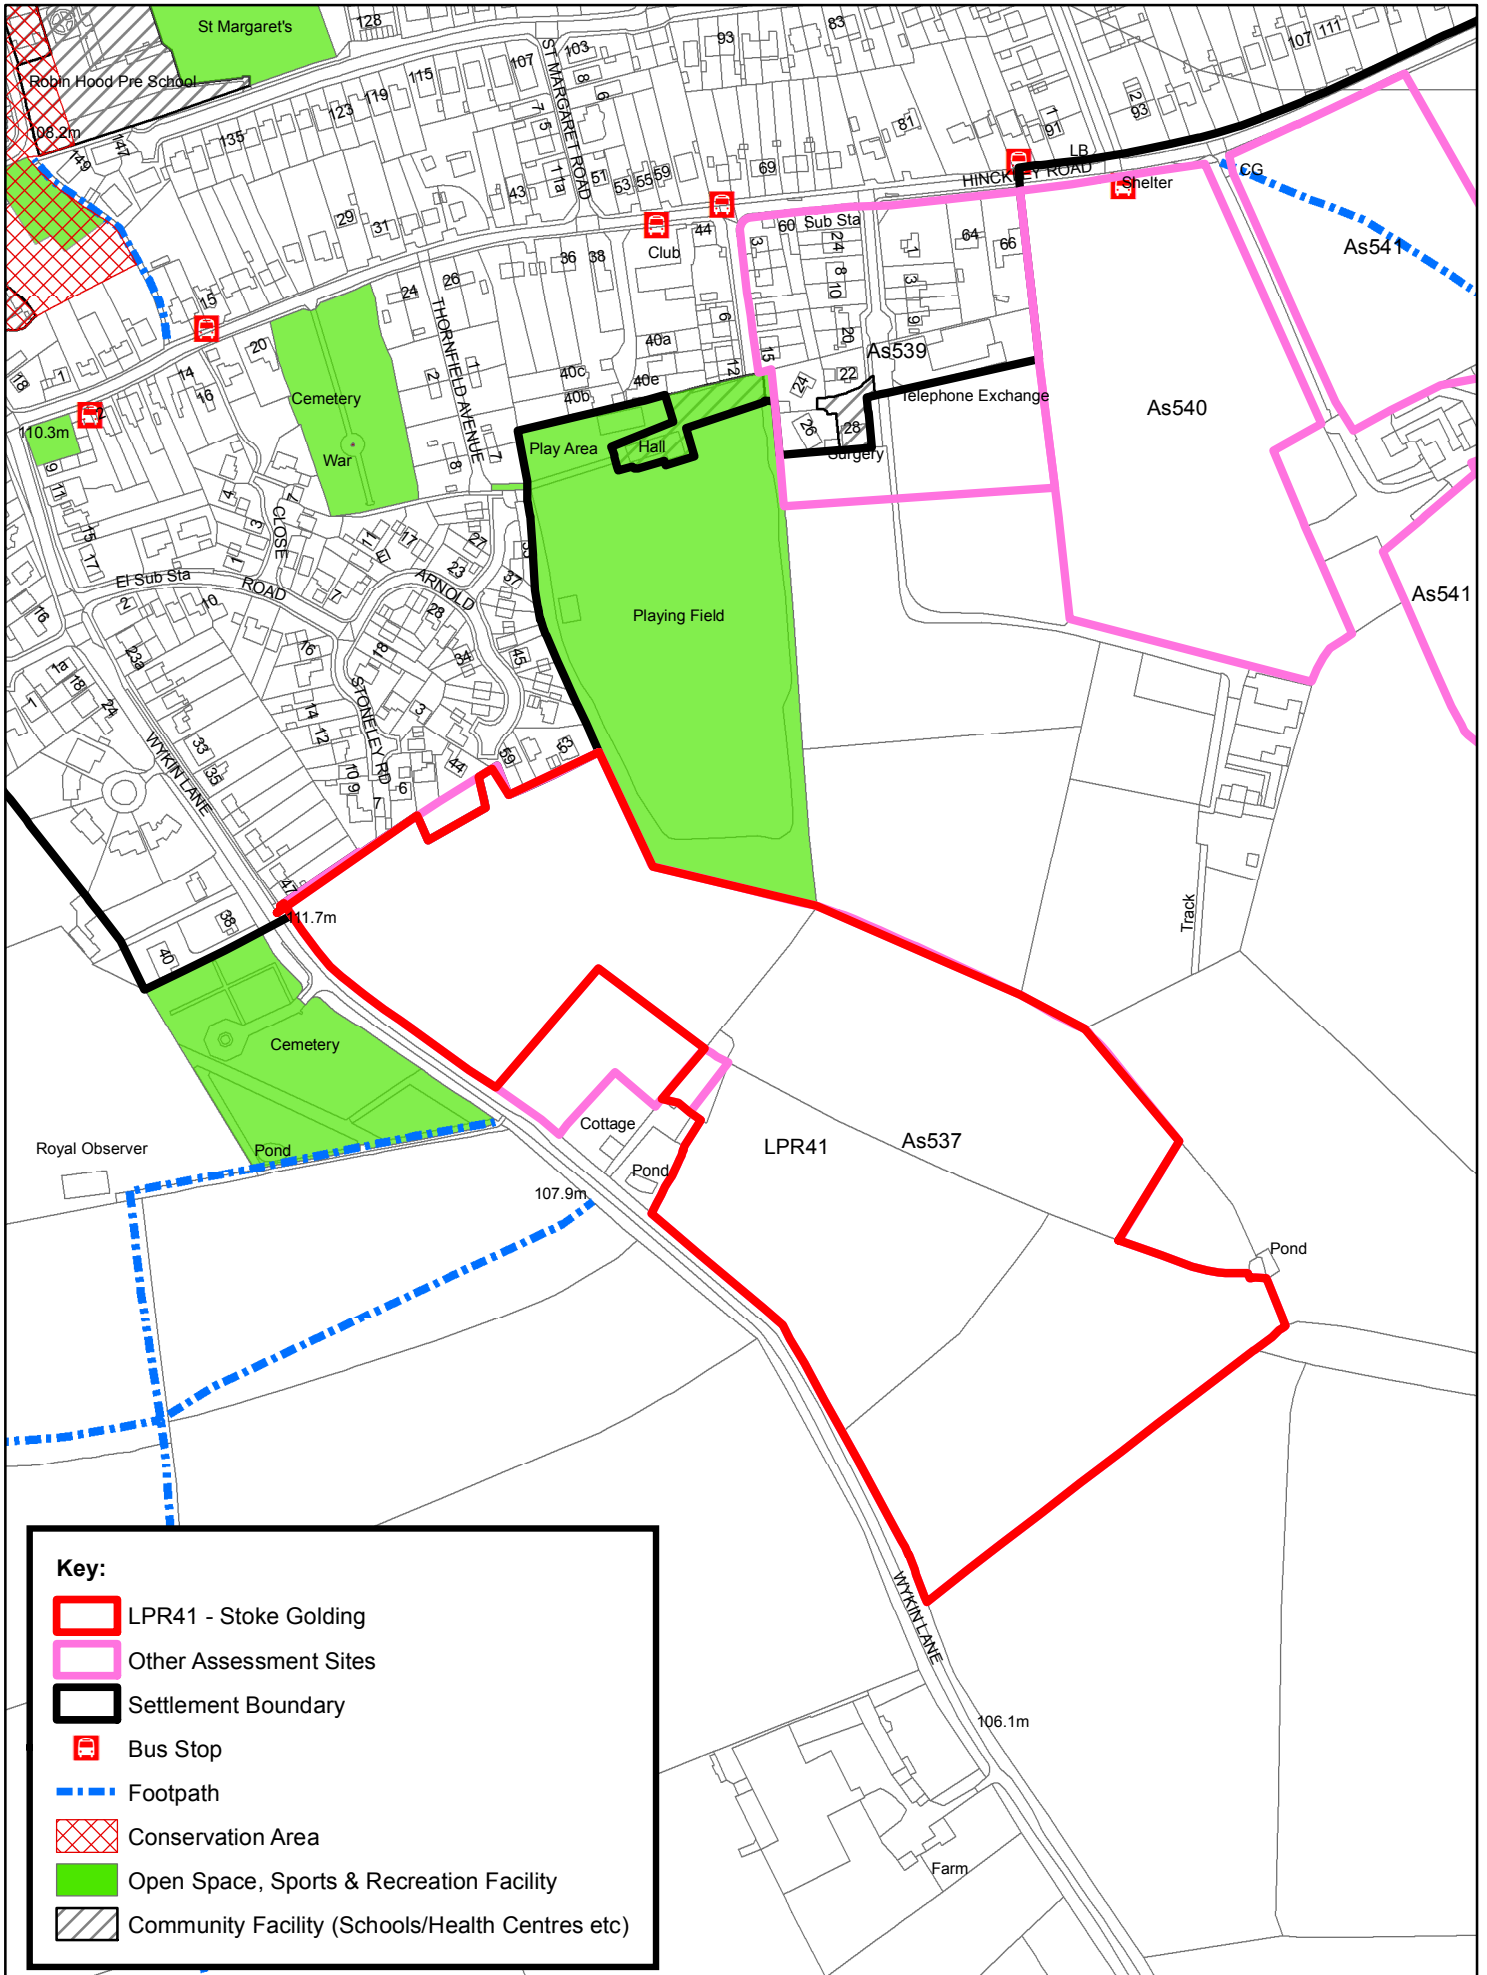

Site LPR41 - Stoke Golding

Key:

-  LPR41 - Stoke Golding
-  Other Assessment Sites
-  Settlement Boundary
-  Bus Stop
-  Footpath
-  Conservation Area
-  Open Space, Sports & Recreation Facility
-  Community Facility (Schools/Health Centres etc)

This map is based upon Ordnance Survey material with the permission of Ordnance Survey on behalf of the Controller of Her Majesty's Stationery Office© Crown copyright. Unauthorised reproduction infringes crown copyright and may lead to prosecution or civil proceedings. Hinckley & Bosworth Borough Council LA100018489 Published 2017