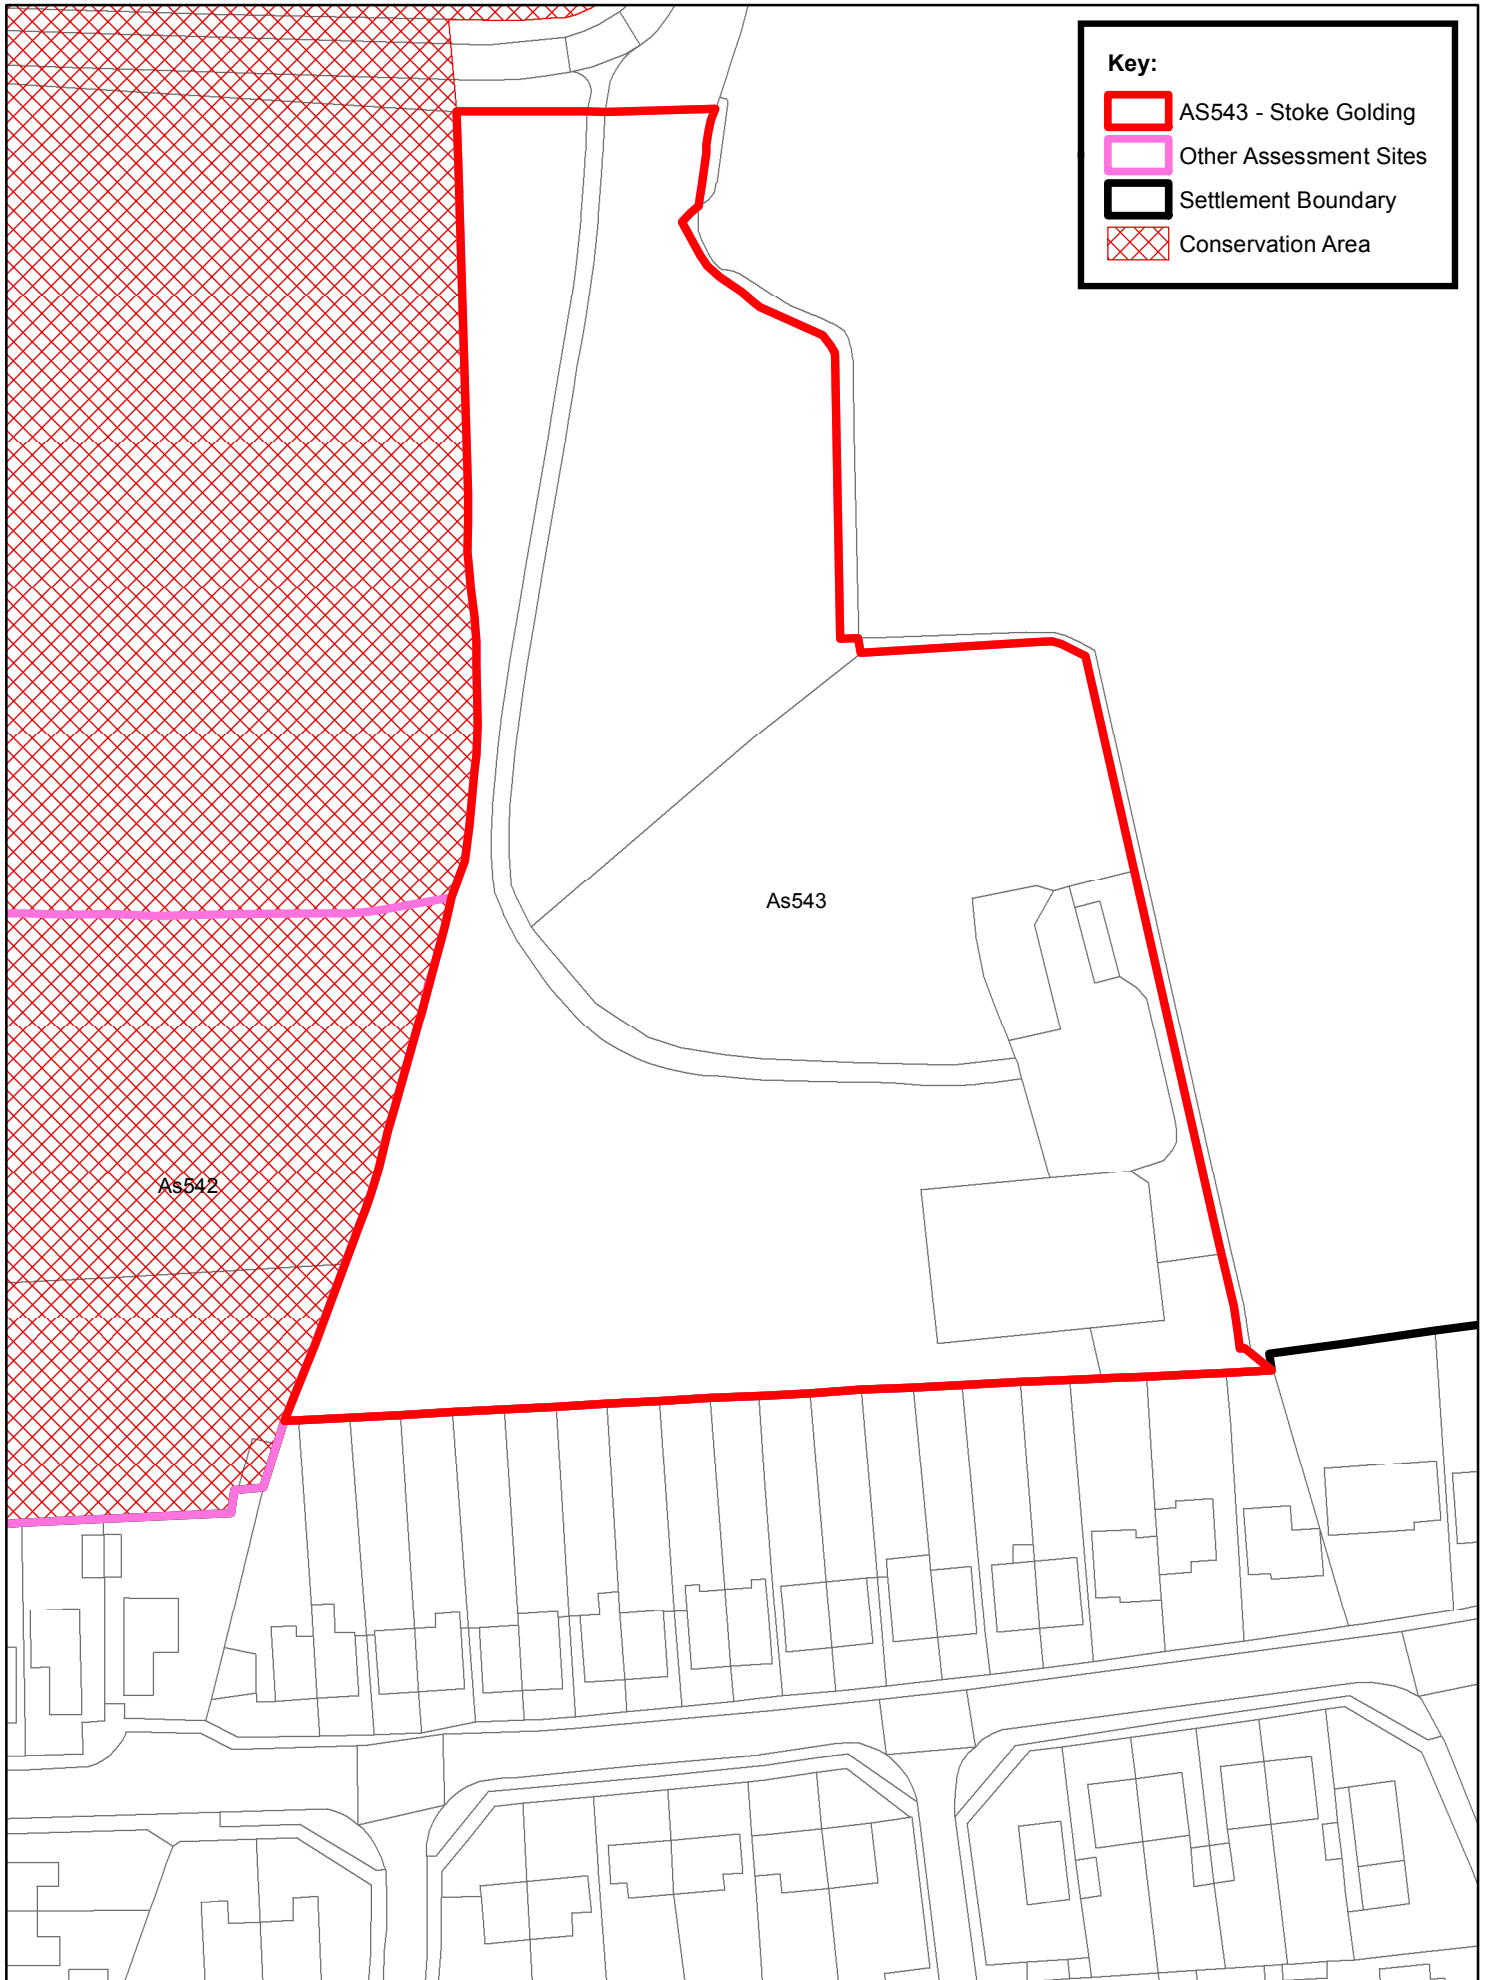

Site AS543 - Stoke Golding

Key:

-  AS543 - Stoke Golding
-  Other Assessment Sites
-  Settlement Boundary
-  Conservation Area

As543

As542