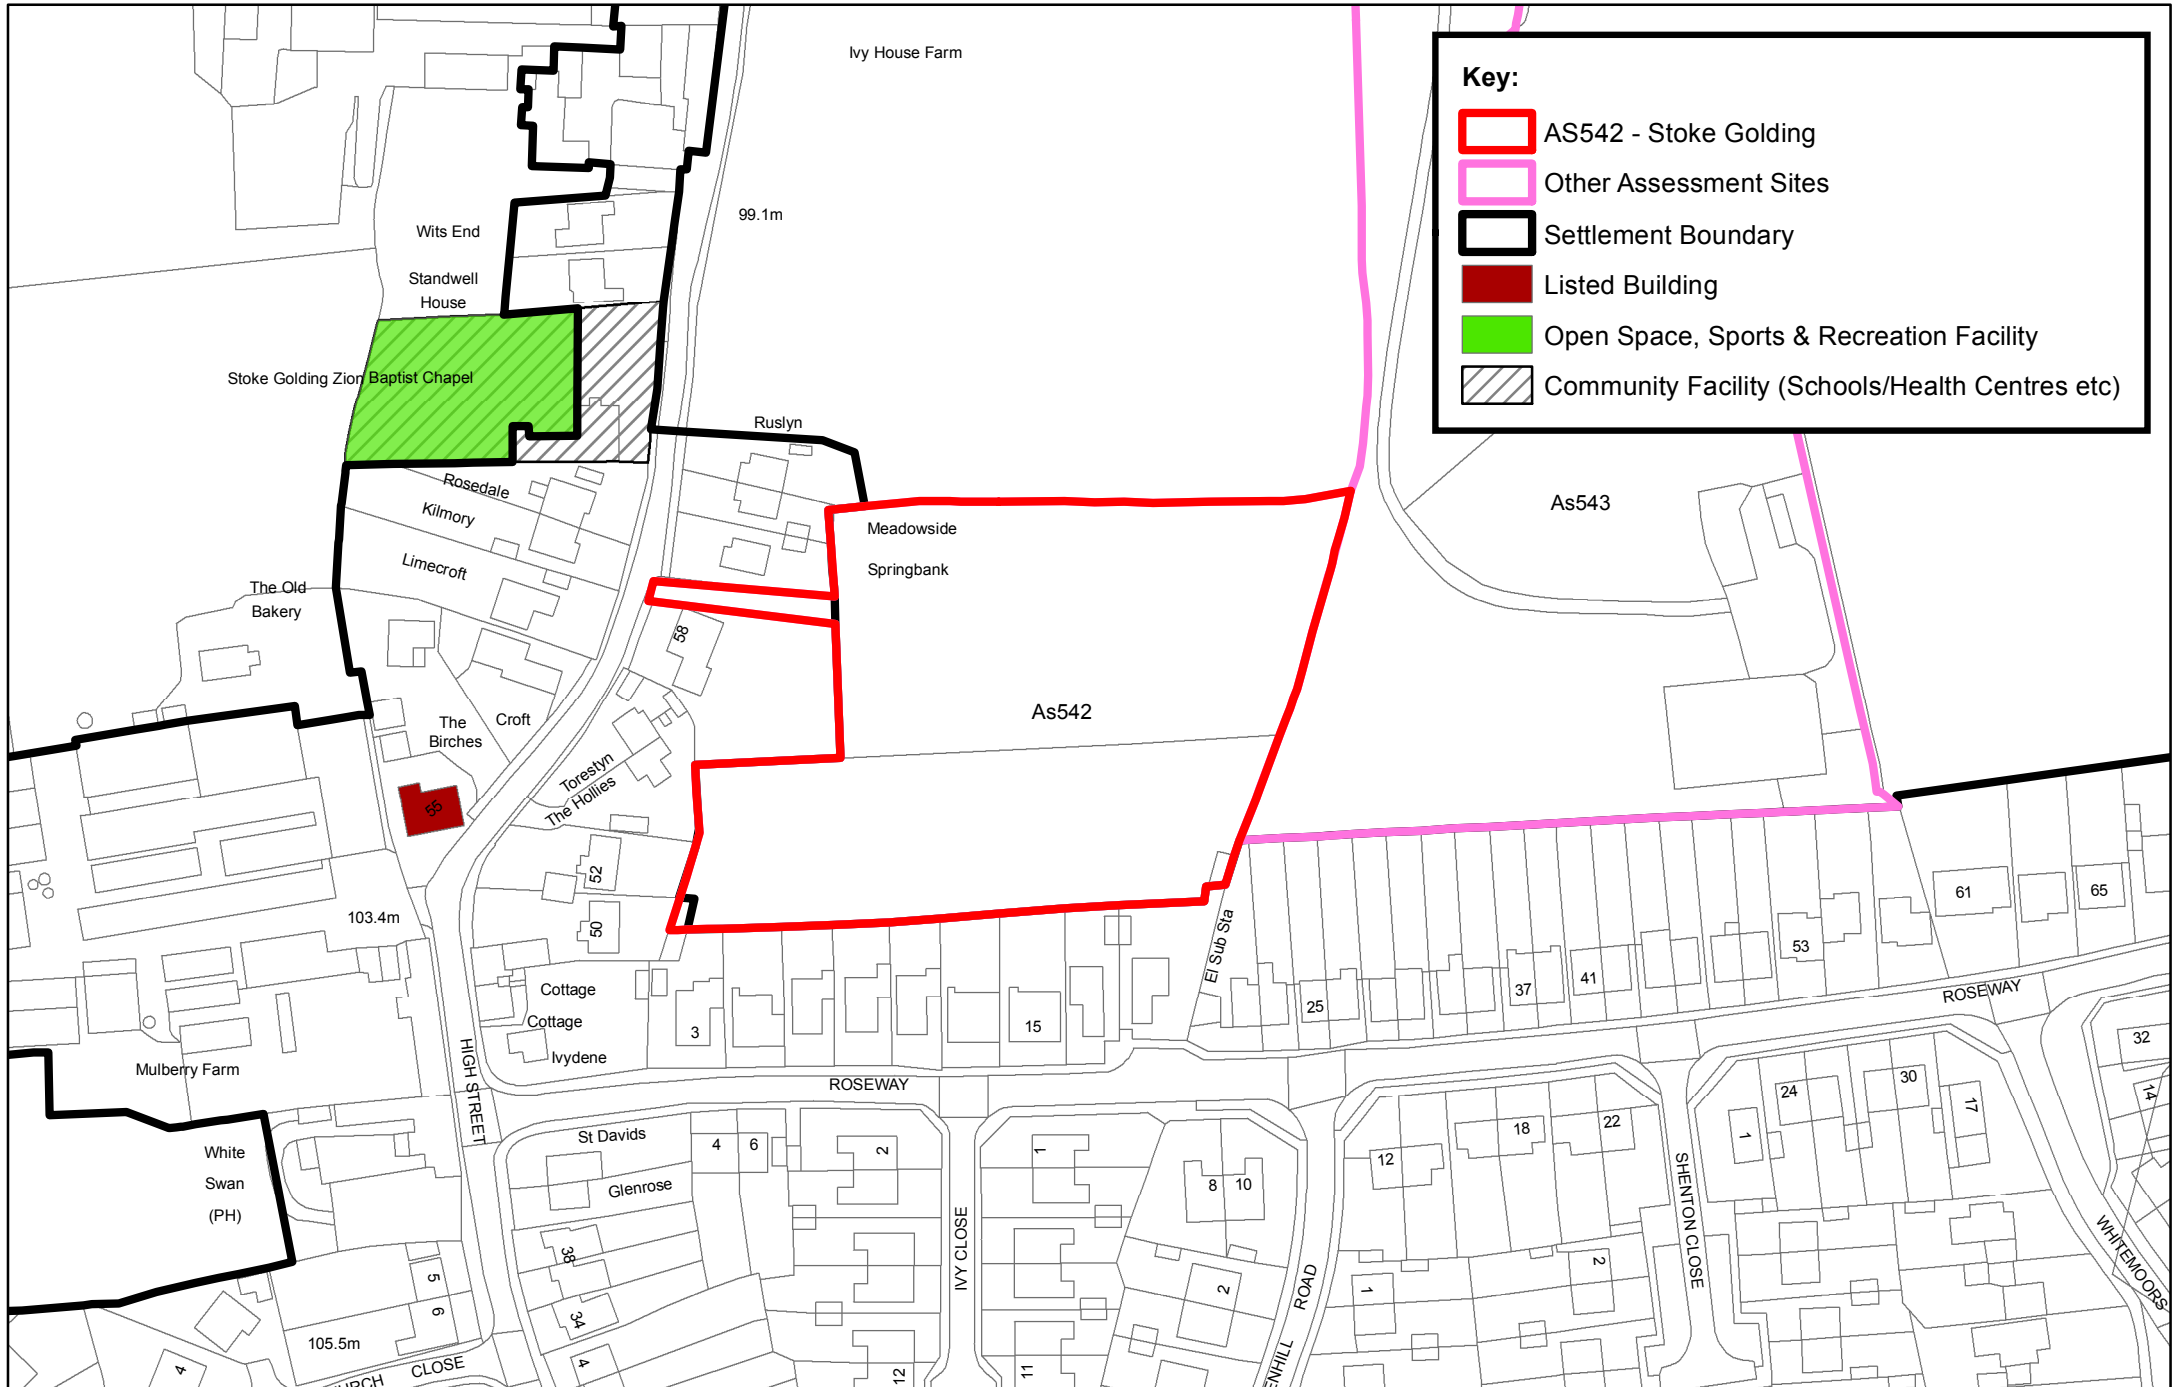

Site AS542 - Stoke Golding

Key:

- AS542 - Stoke Golding
- Other Assessment Sites
- Settlement Boundary
- Listed Building
- Open Space, Sports & Recreation Facility
- Community Facility (Schools/Health Centres etc)

This map is based upon Ordnance Survey material with the permission of Ordnance Survey on behalf of the Controller of Her Majesty's Stationery Office © Crown copyright. Unauthorised reproduction infringes crown copyright and may lead to prosecution or civil proceedings. Hinckley & Bosworth Borough Council LA100018489 Published 2017