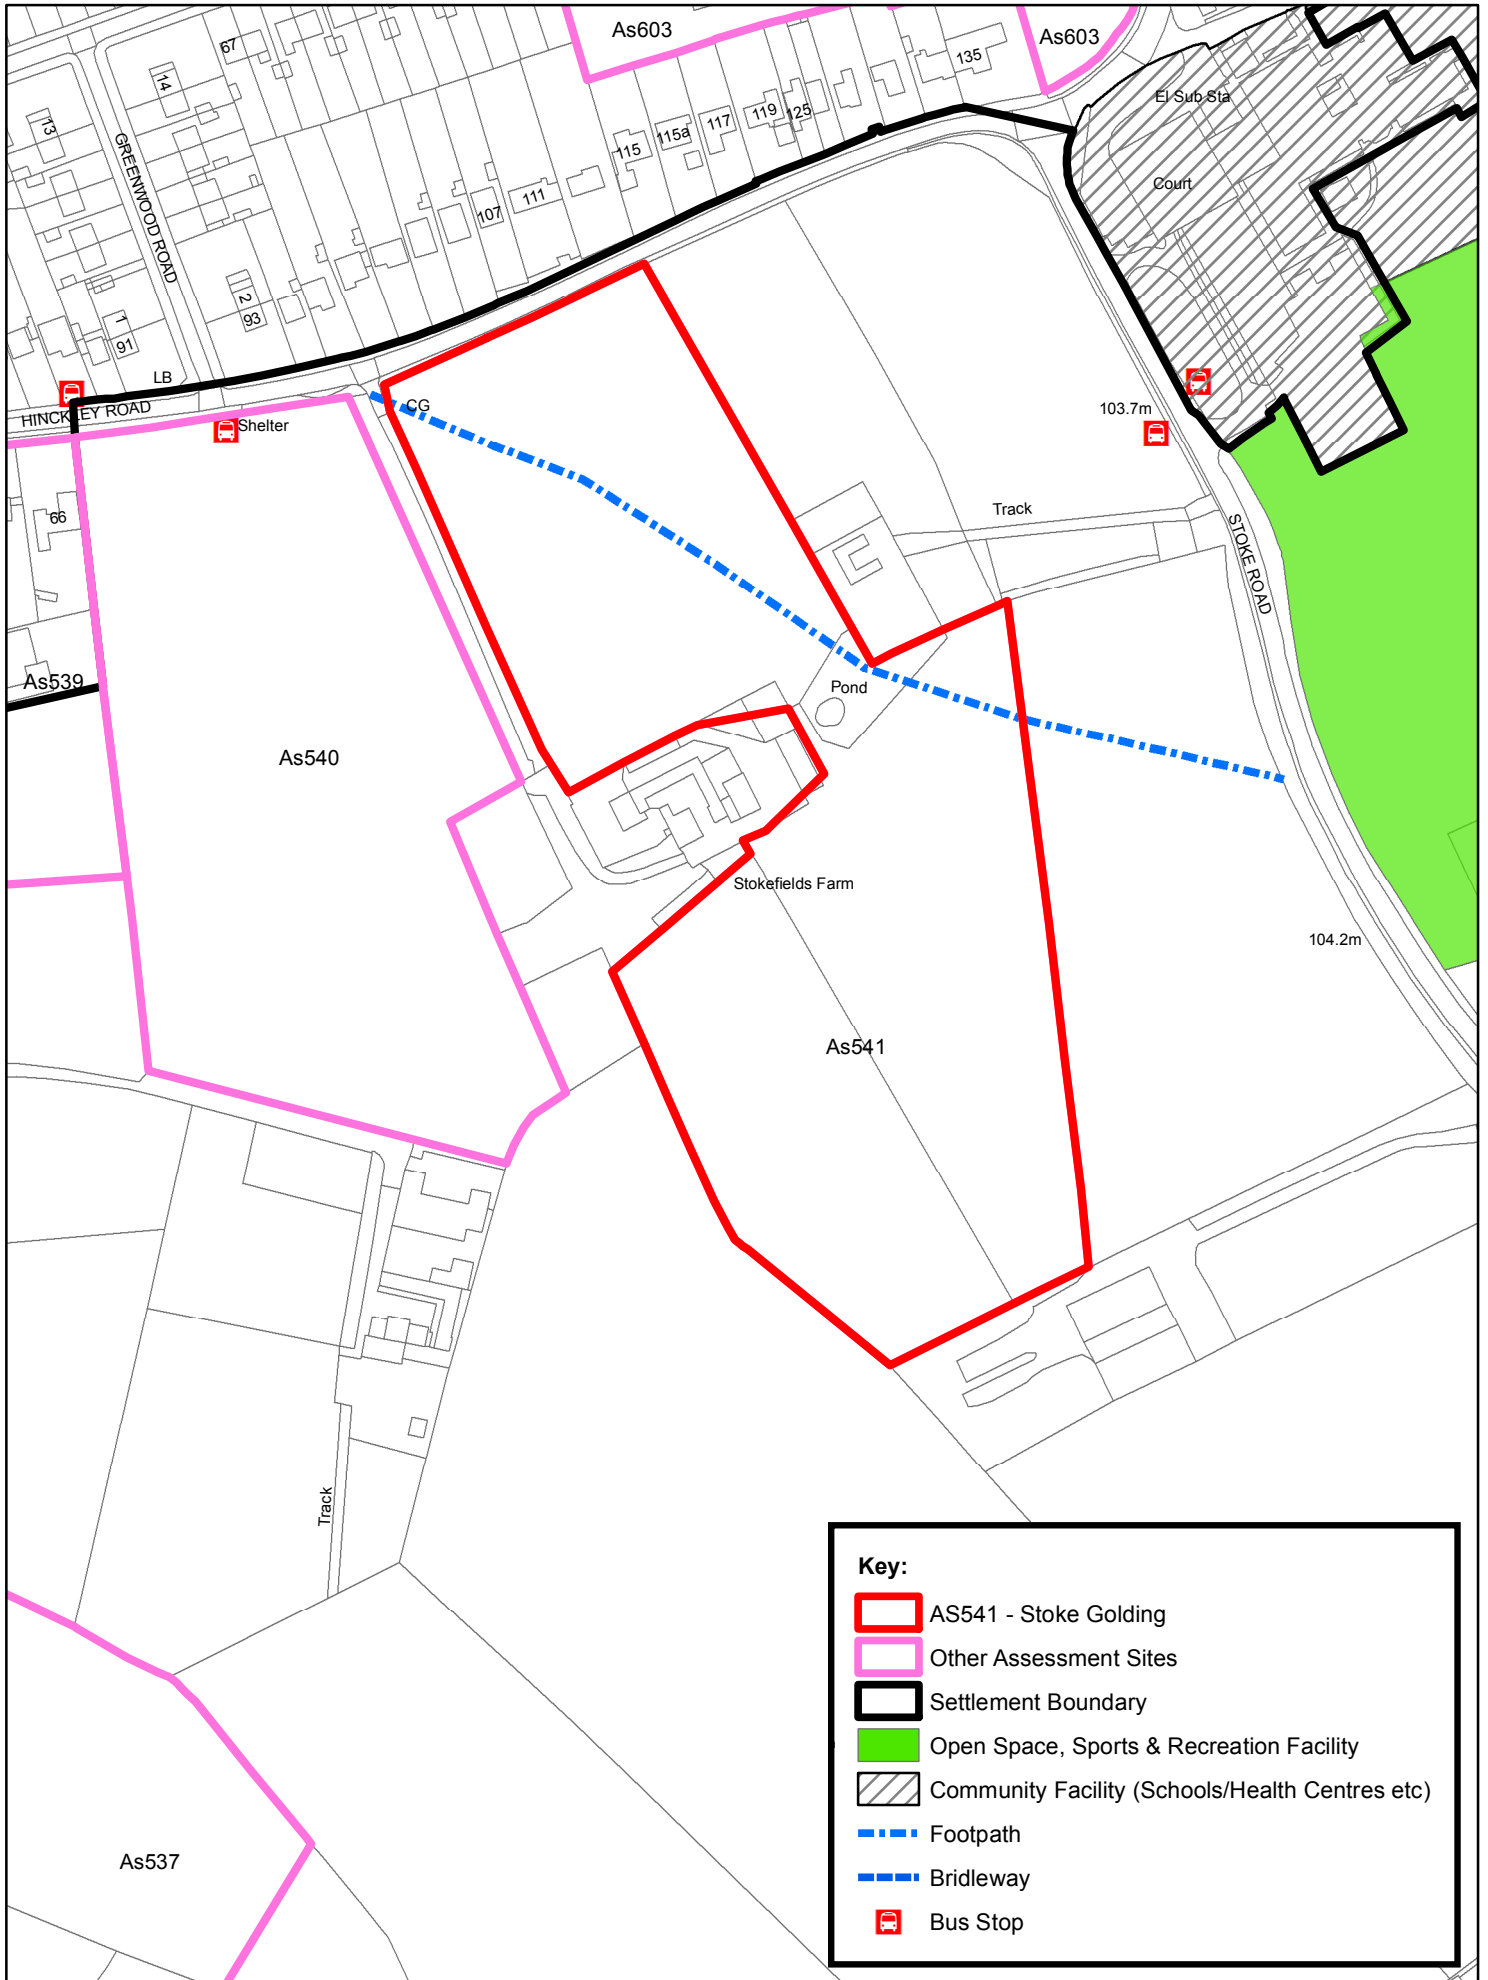

Site AS541 - Stoke Golding

Key:

-  AS541 - Stoke Golding
-  Other Assessment Sites
-  Settlement Boundary
-  Open Space, Sports & Recreation Facility
-  Community Facility (Schools/Health Centres etc)
-  Footpath
-  Bridleway
-  Bus Stop