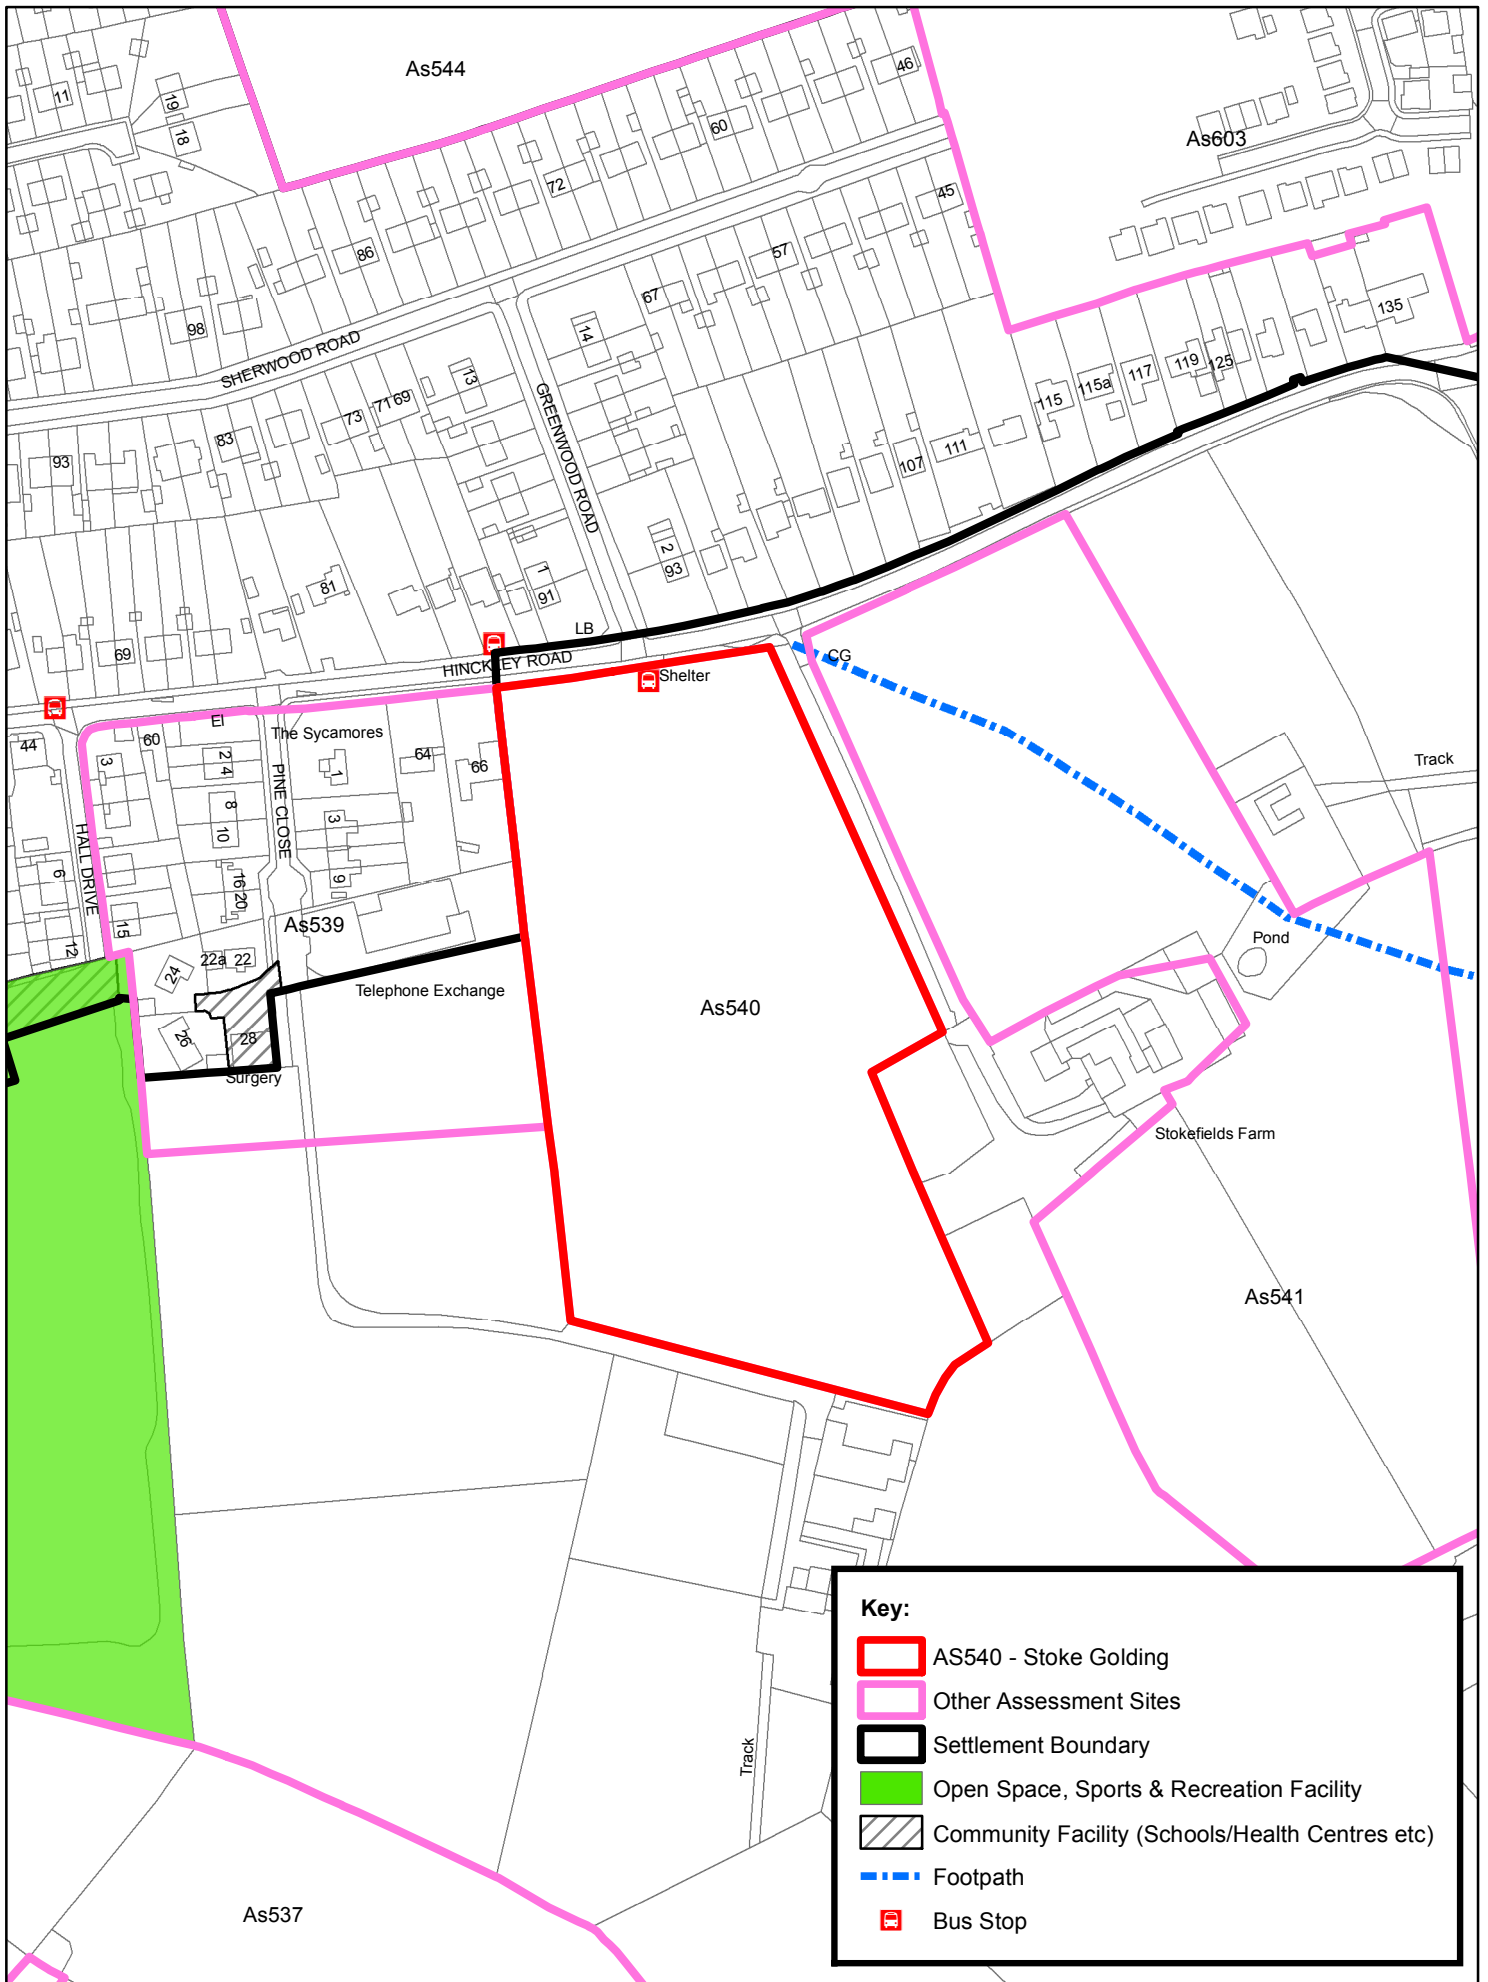

Site AS540 - Stoke Golding

Key:

- AS540 - Stoke Golding
- Other Assessment Sites
- Settlement Boundary
- Open Space, Sports & Recreation Facility
- Community Facility (Schools/Health Centres etc)
- Footpath
- 🚏 Bus Stop