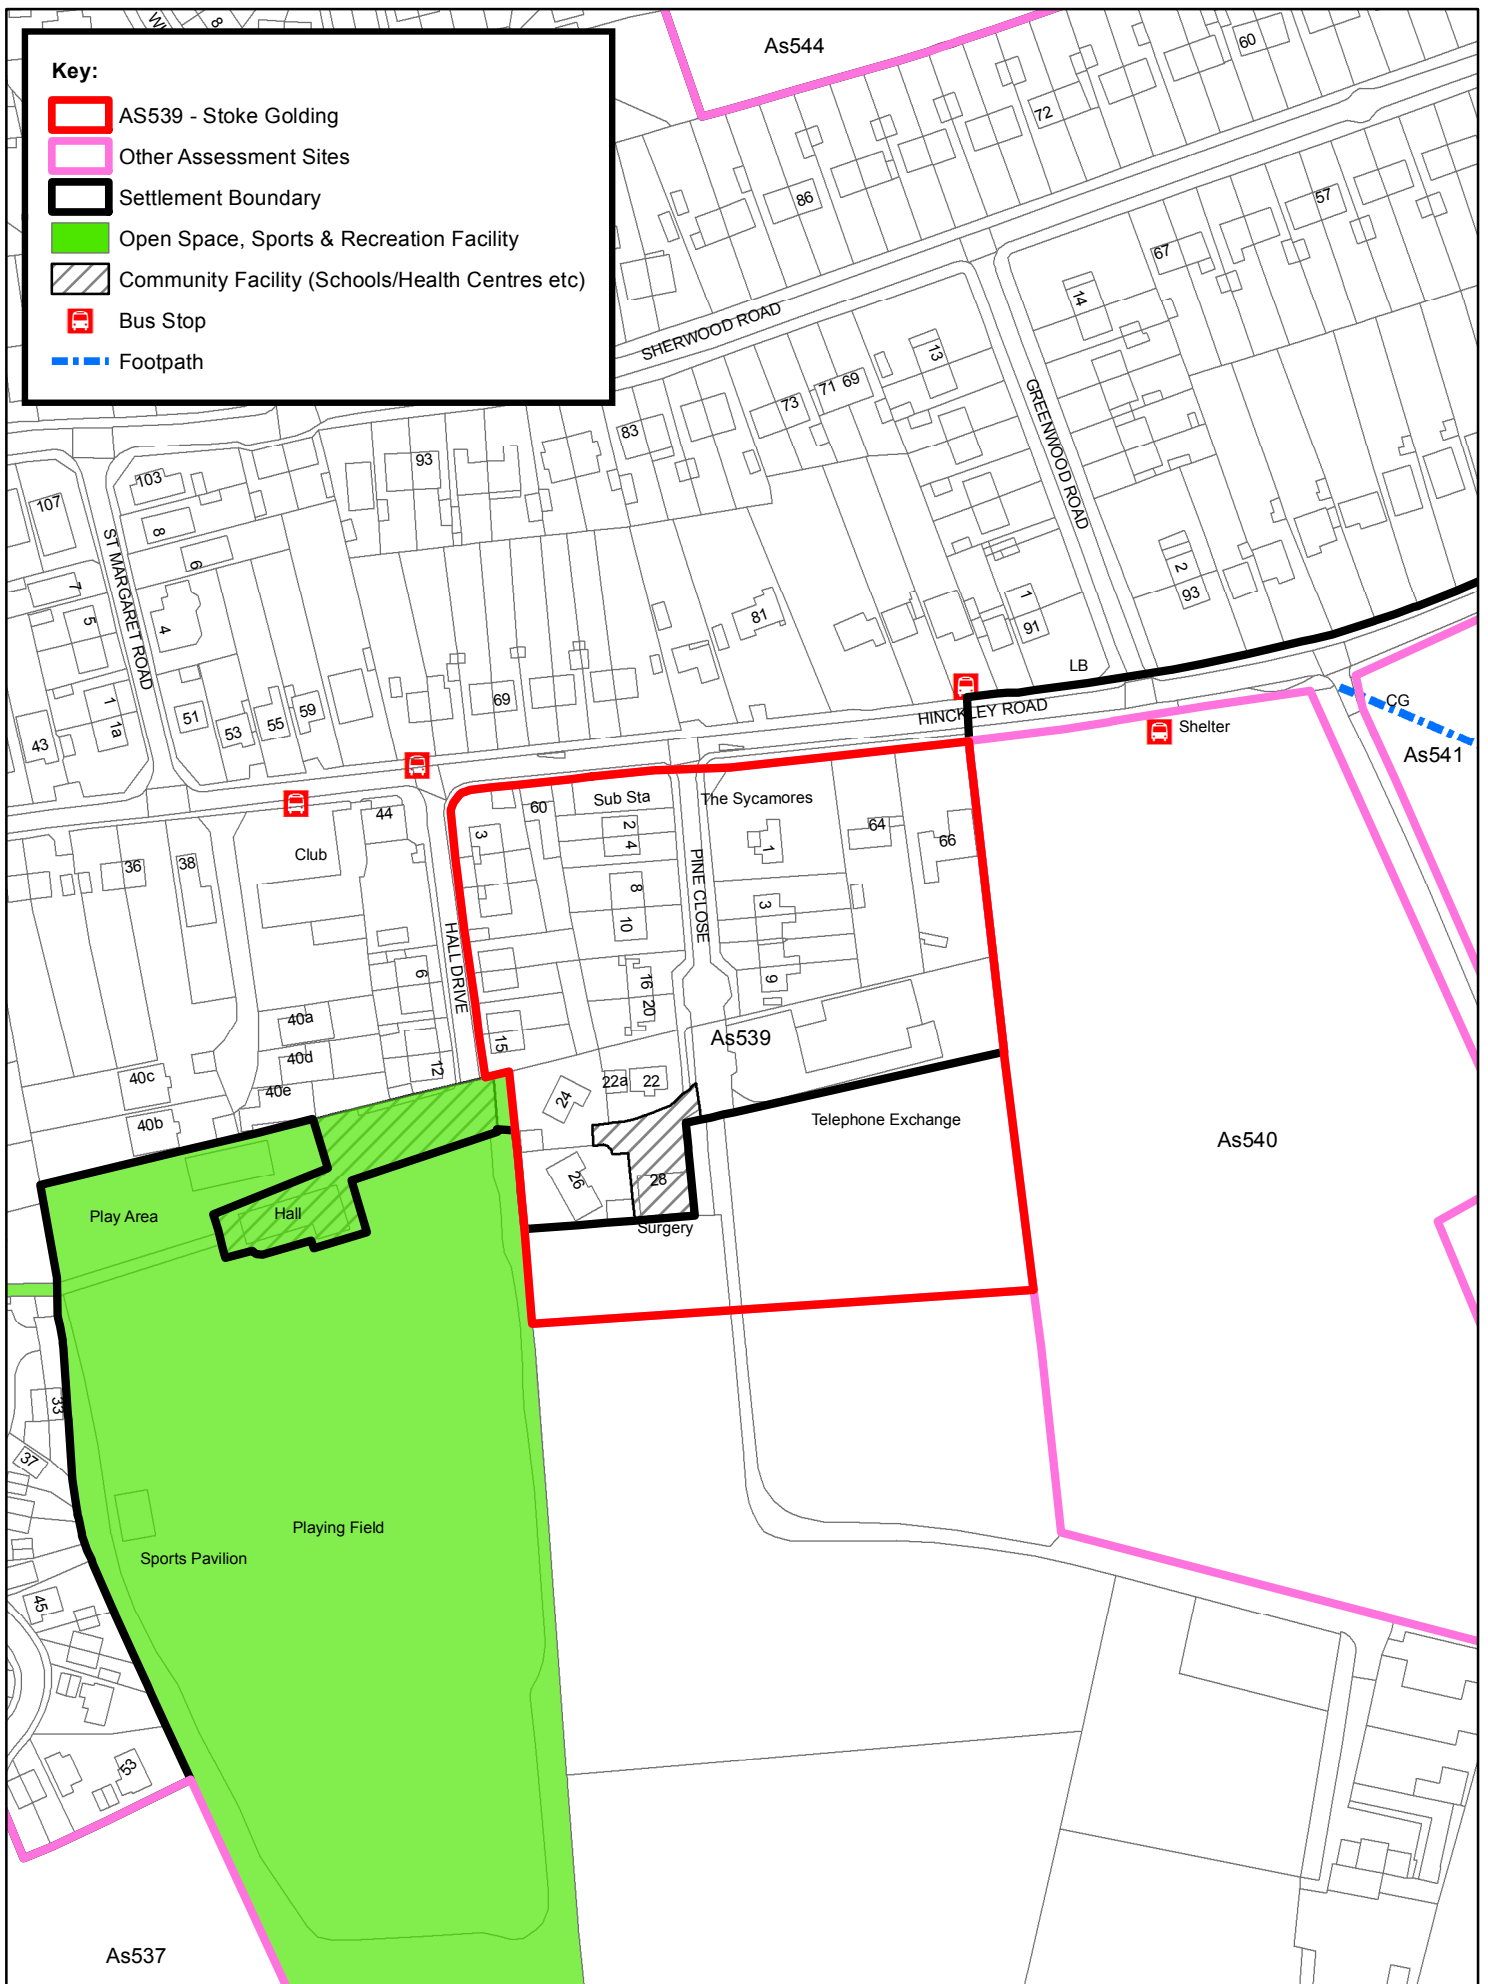

# Site AS539 - Stoke Golding

**Key:**

- AS539 - Stoke Golding
- Other Assessment Sites
- Settlement Boundary
- Open Space, Sports & Recreation Facility
- Community Facility (Schools/Health Centres etc)
- 🚌 Bus Stop
- — — Footpath

This map is based upon Ordnance Survey material with the permission of Ordnance Survey on behalf of the Controller of Her Majesty's Stationery Office© Crown copyright. Unauthorised reproduction infringes crown copyright and may lead to prosecution or civil proceedings. Hinckley & Bosworth Borough Council LA100018489 Published 2017