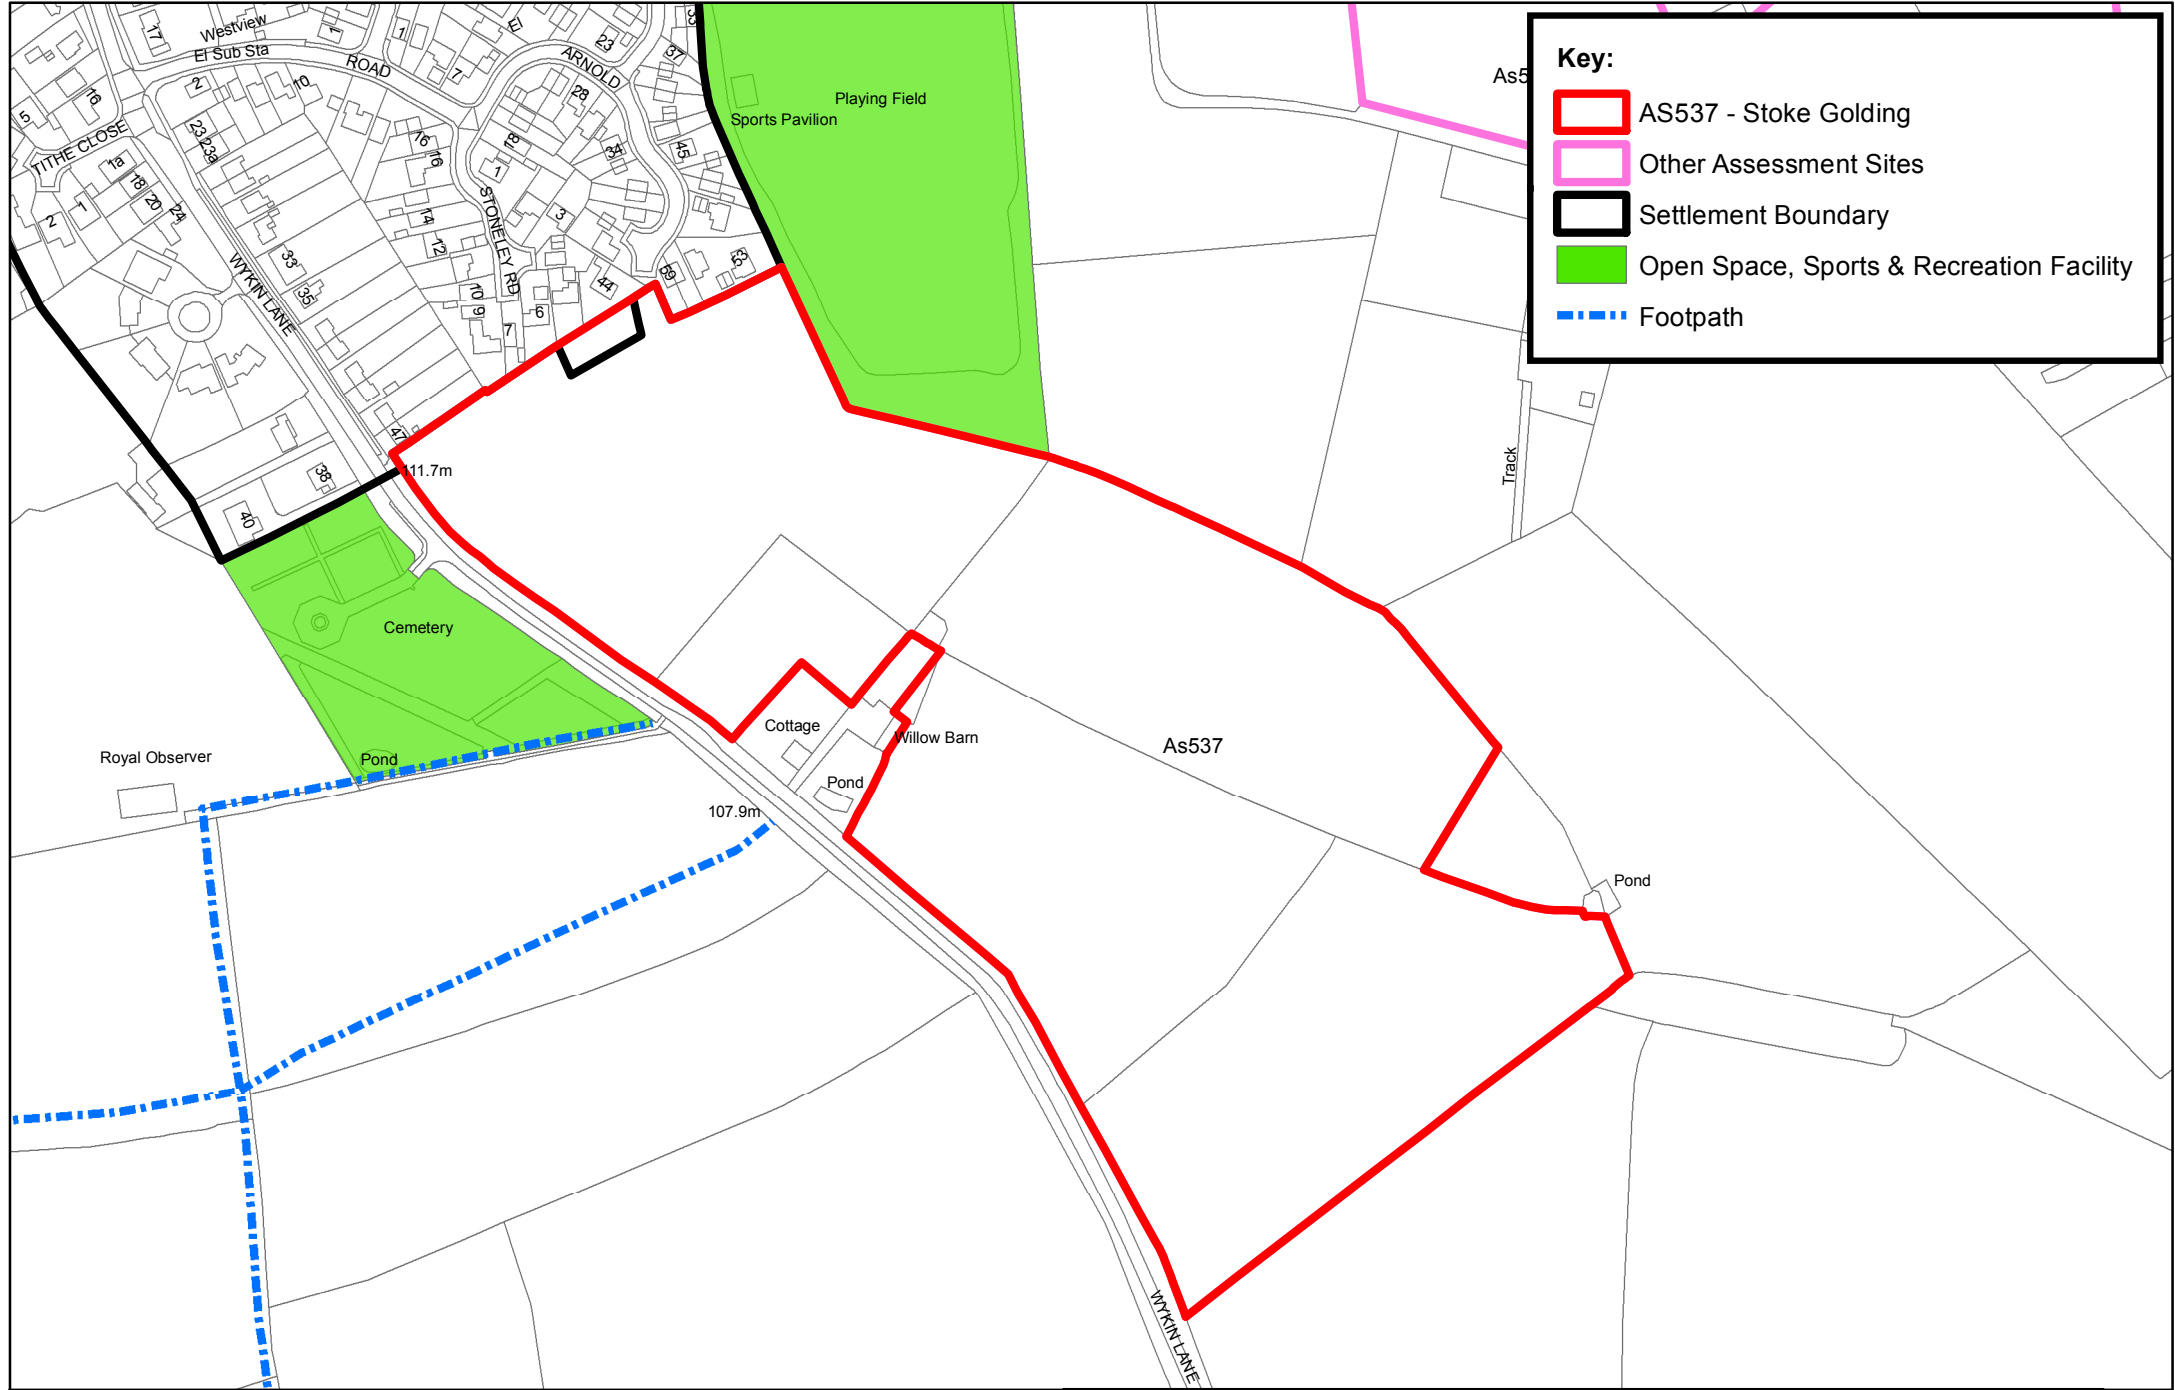

Site AS537 - Stoke Golding

Key:

- AS537 - Stoke Golding
- Other Assessment Sites
- Settlement Boundary
- Open Space, Sports & Recreation Facility
- Footpath