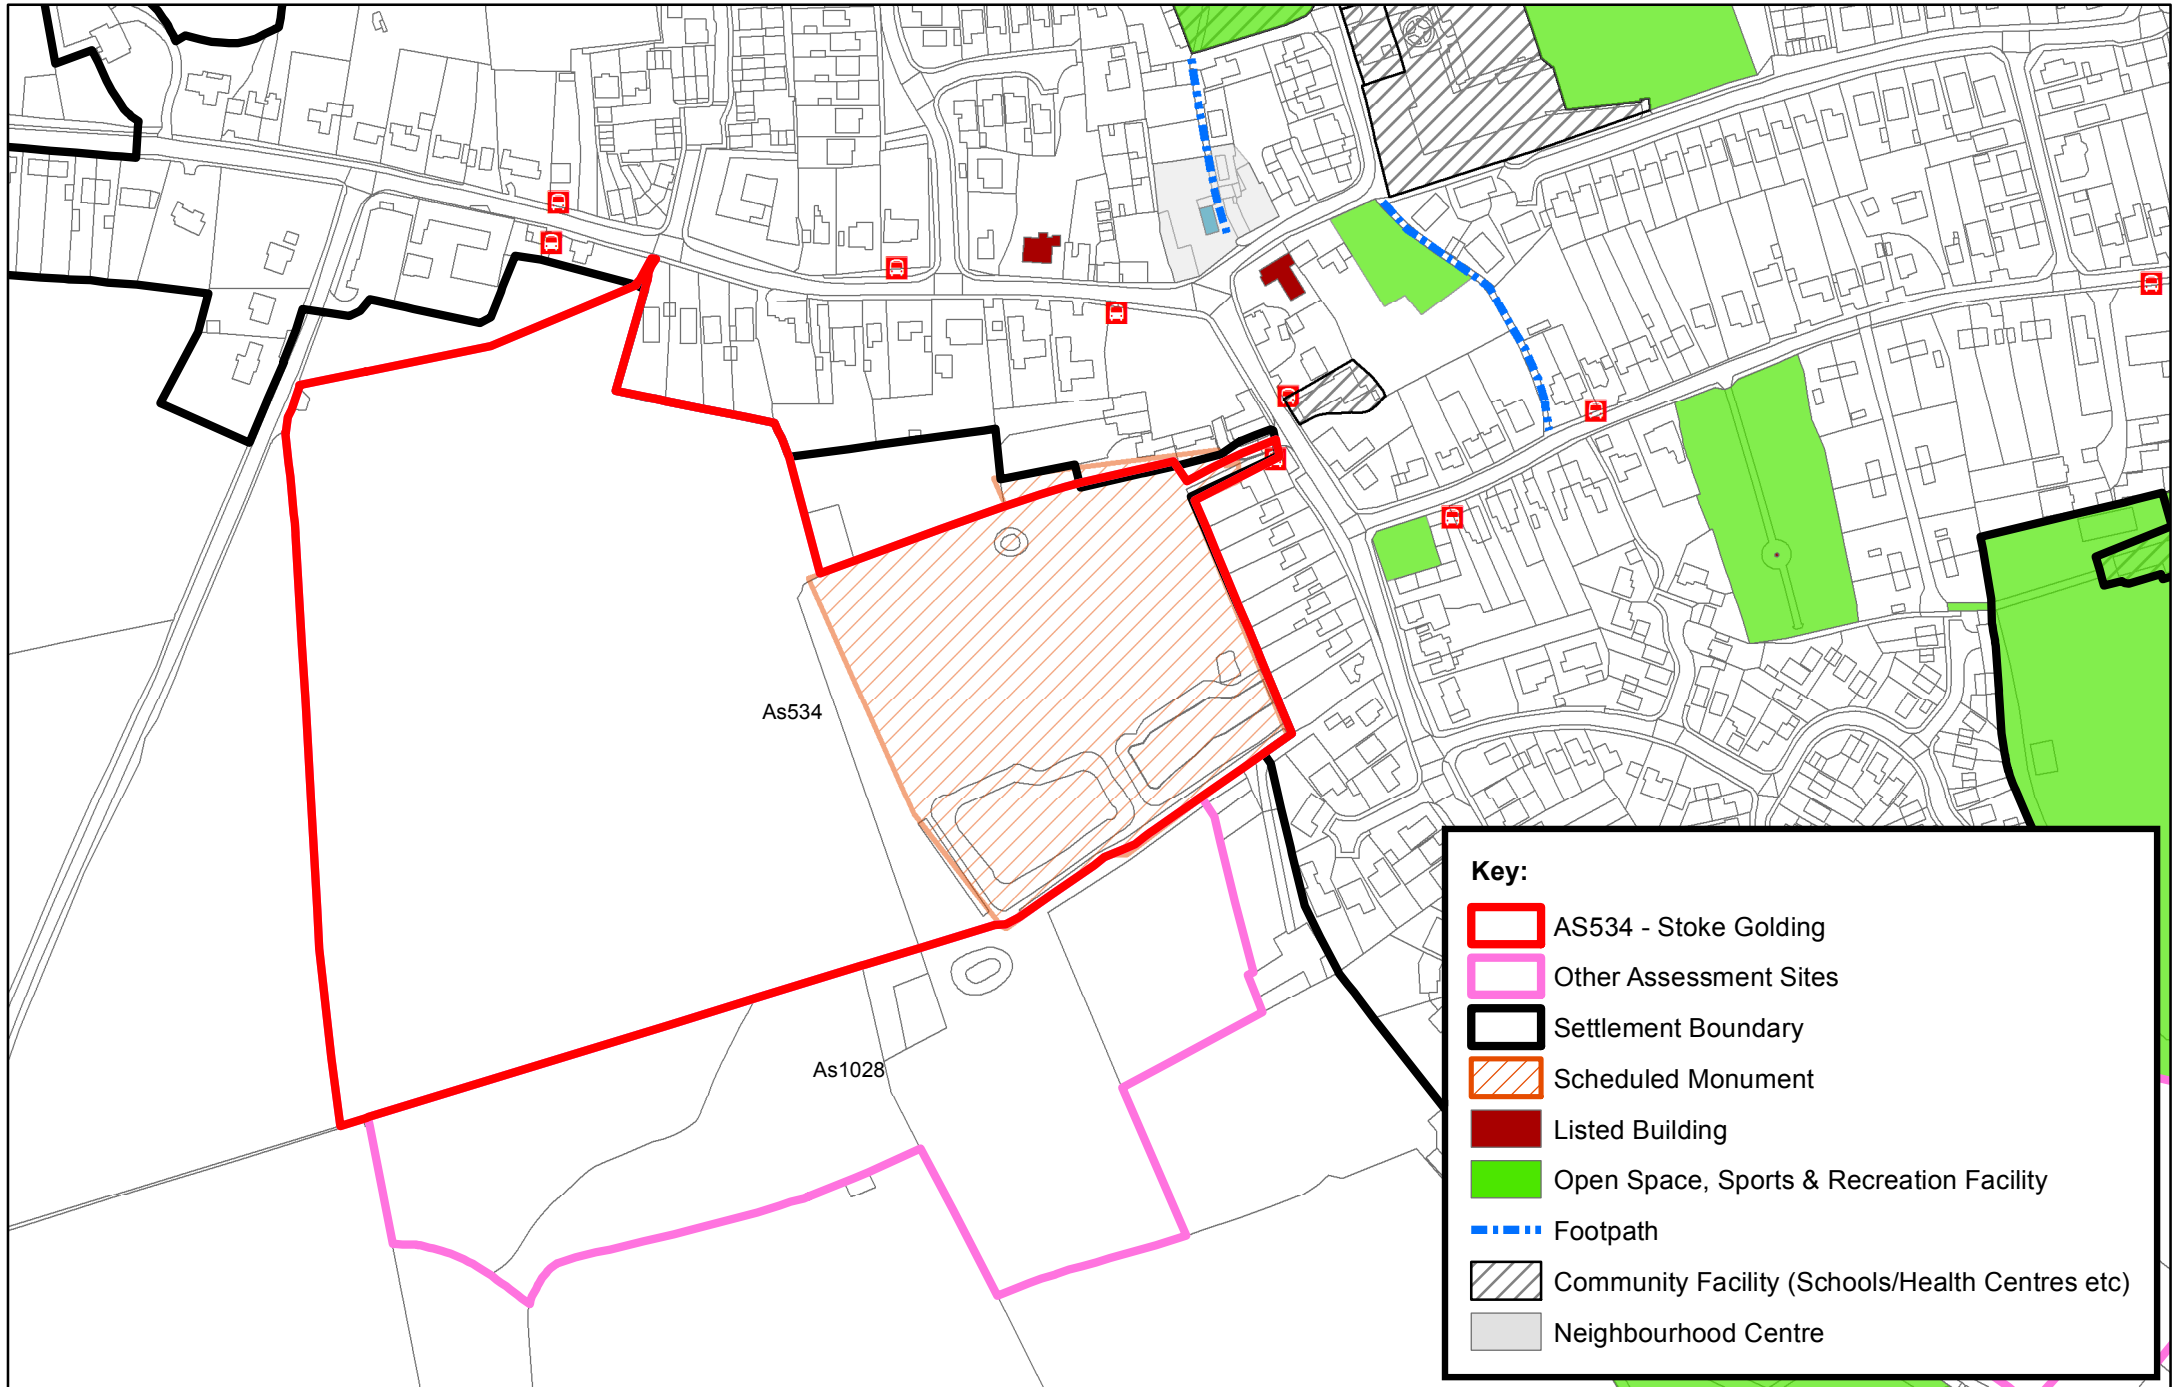

Site AS534 - Stoke Golding

Key:

- AS534 - Stoke Golding
- Other Assessment Sites
- Settlement Boundary
- Scheduled Monument
- Listed Building
- Open Space, Sports & Recreation Facility
- Footpath
- Community Facility (Schools/Health Centres etc)
- Neighbourhood Centre

This map is based upon Ordnance Survey material with the permission of Ordnance Survey on behalf of the Controller of Her Majesty's Stationery Office© Crown copyright. Unauthorised reproduction infringes crown copyright and may lead to prosecution or civil proceedings. Hinckley & Bosworth Borough Council LA100018489 Published 2017