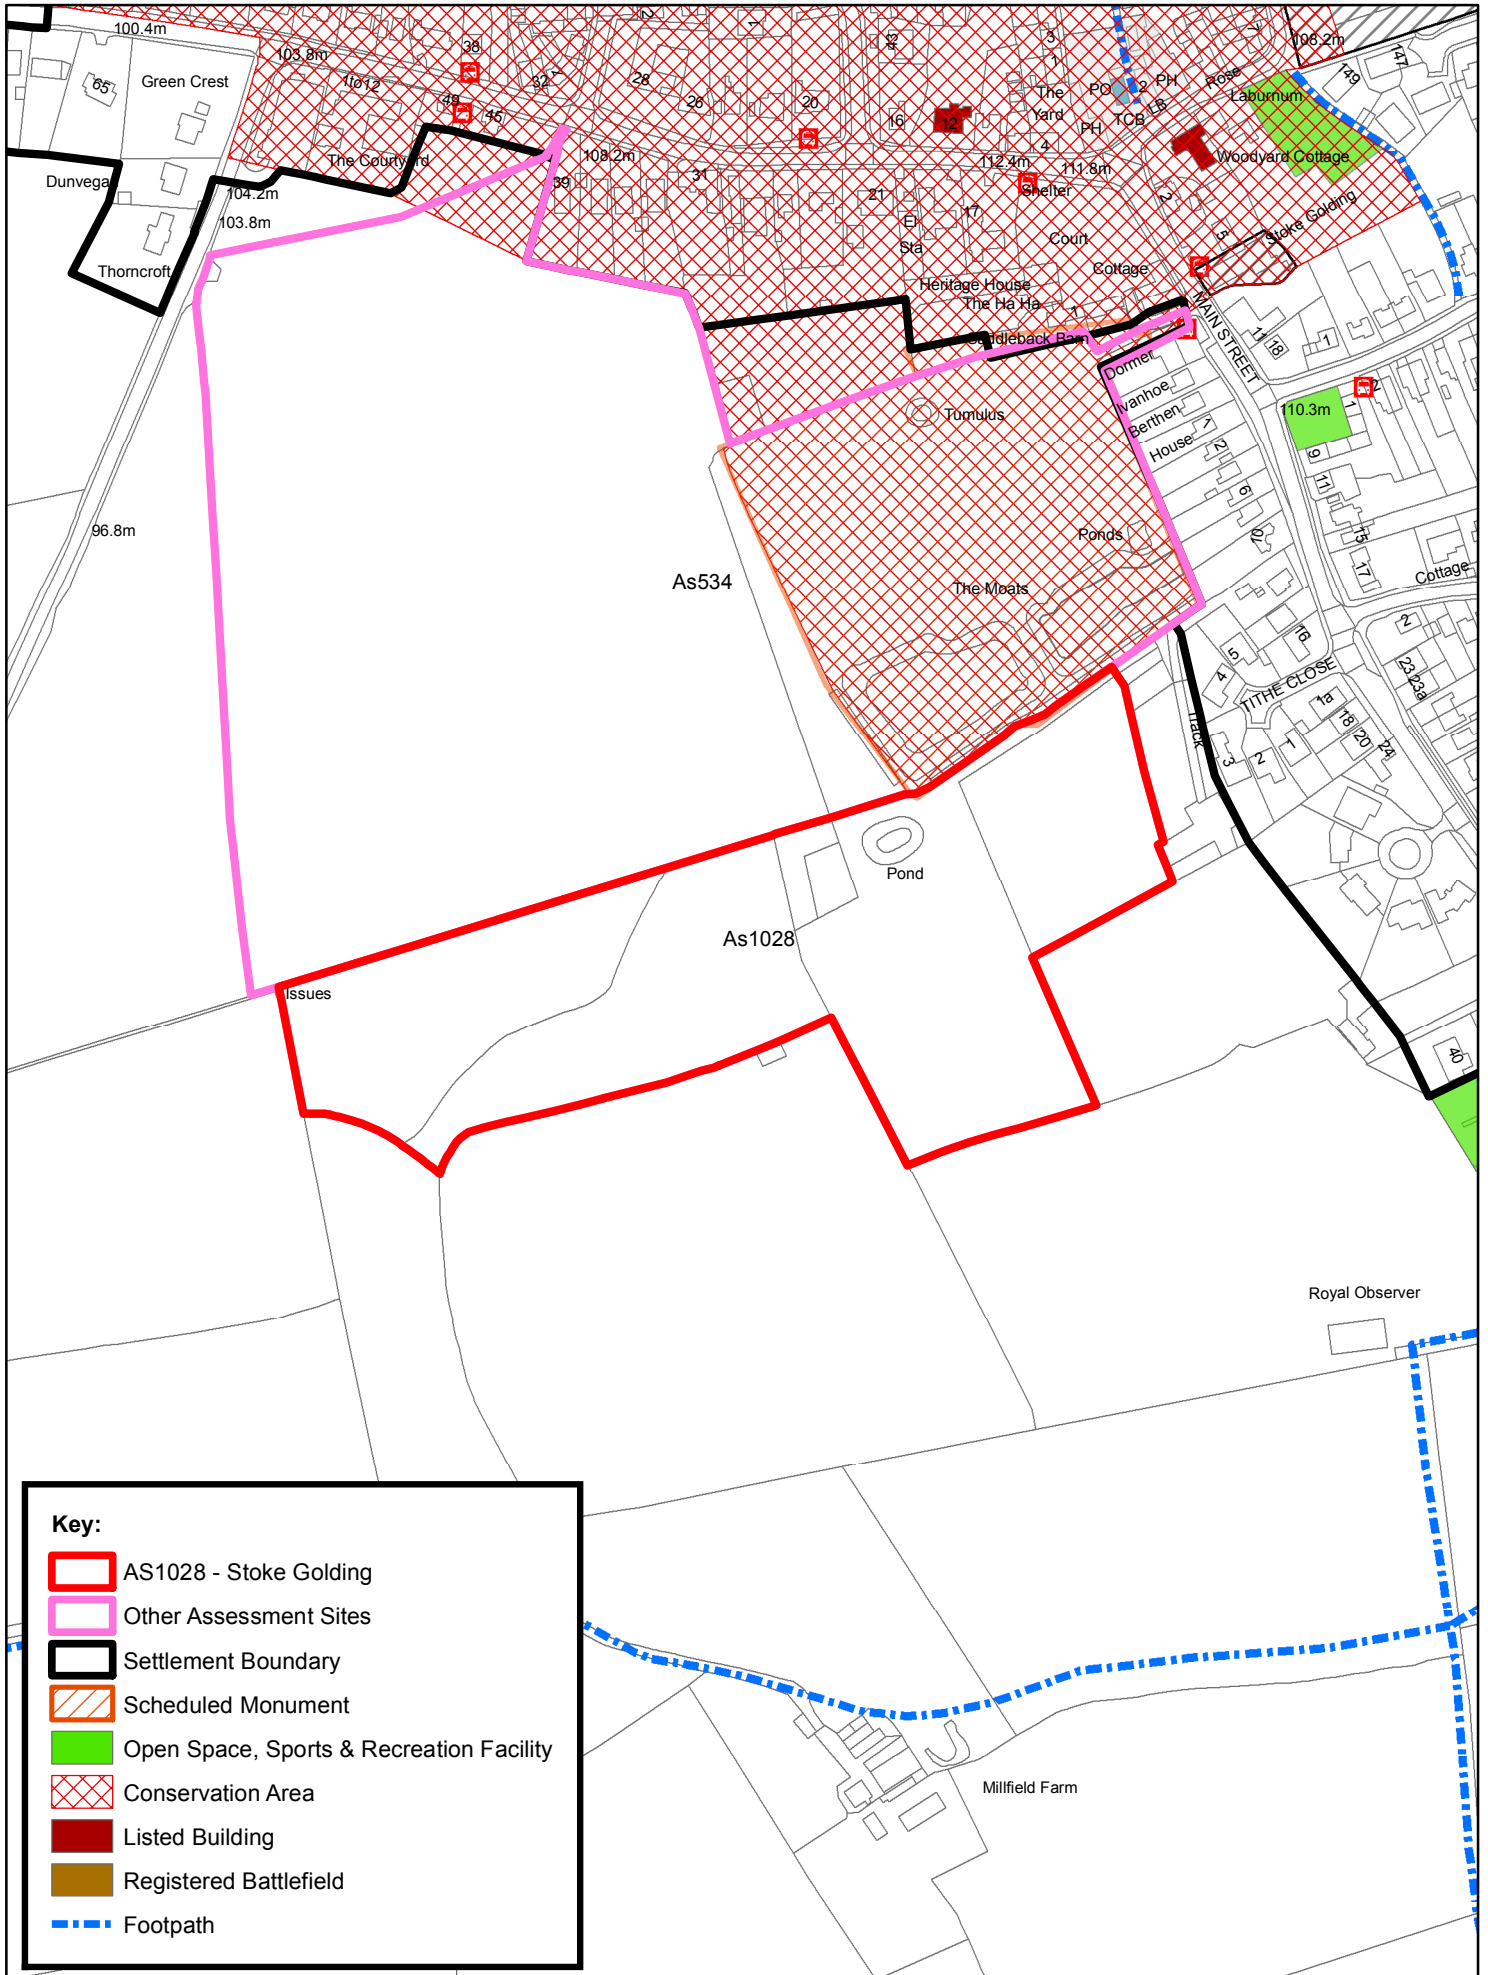

Site AS1028 - Stoke Golding

This map is based upon Ordnance Survey material with the permission of Ordnance Survey on behalf of the Controller of Her Majesty's Stationery Office© Crown copyright. Unauthorised reproduction infringes crown copyright and may lead to prosecution or civil proceedings. Hinckley & Bosworth Borough Council LA100018489 Published 2017